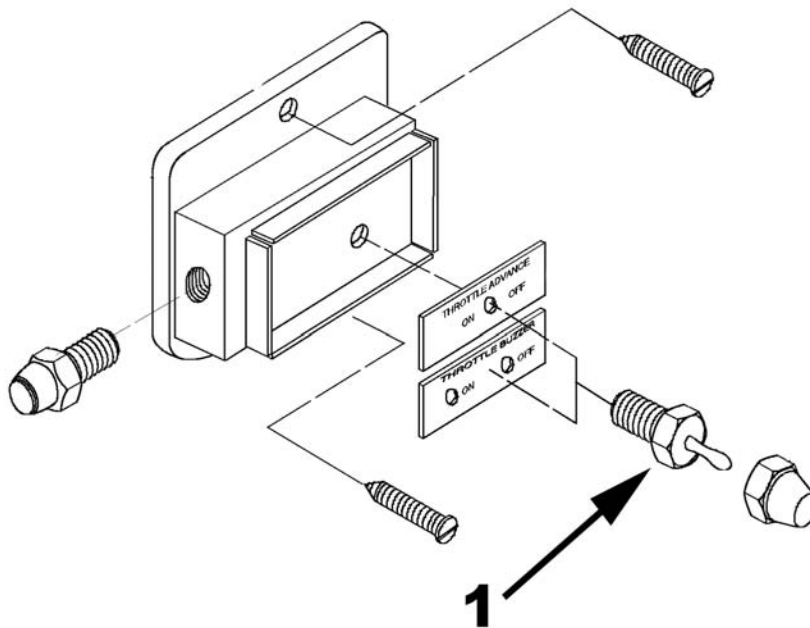

ITEM #	Part #	Description
1	10WF060110116	SWITCH - ON/OFF, RED

ITEM #	Part #	Description
1	10WF60189136	SWITCH - TOGGLE SELF CENTER