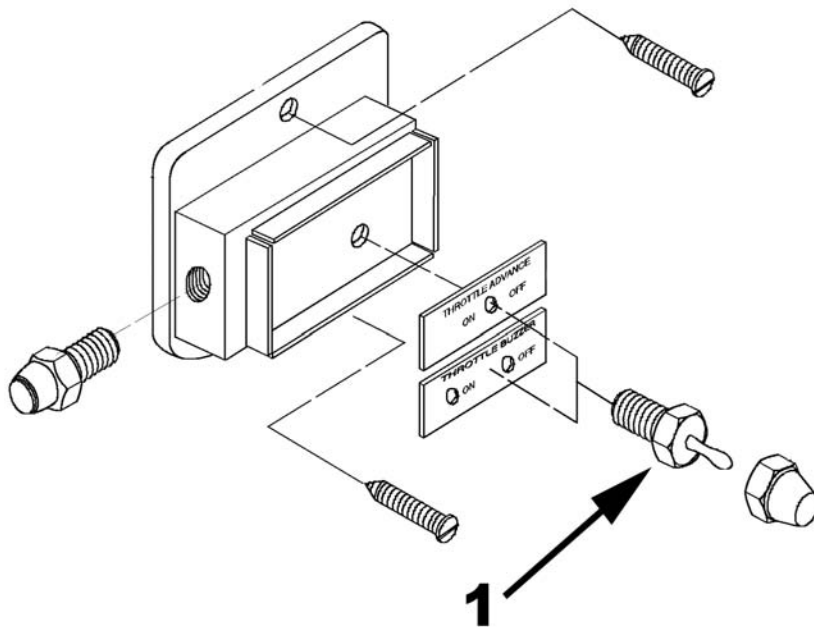

ITEM #	Part #	Description
1	10WF060110116	SWITCH - ON/OFF, RED

ITEM #	Part #	Description
1	10WF60189136	SWITCH - TOGGLE SELF CENTER