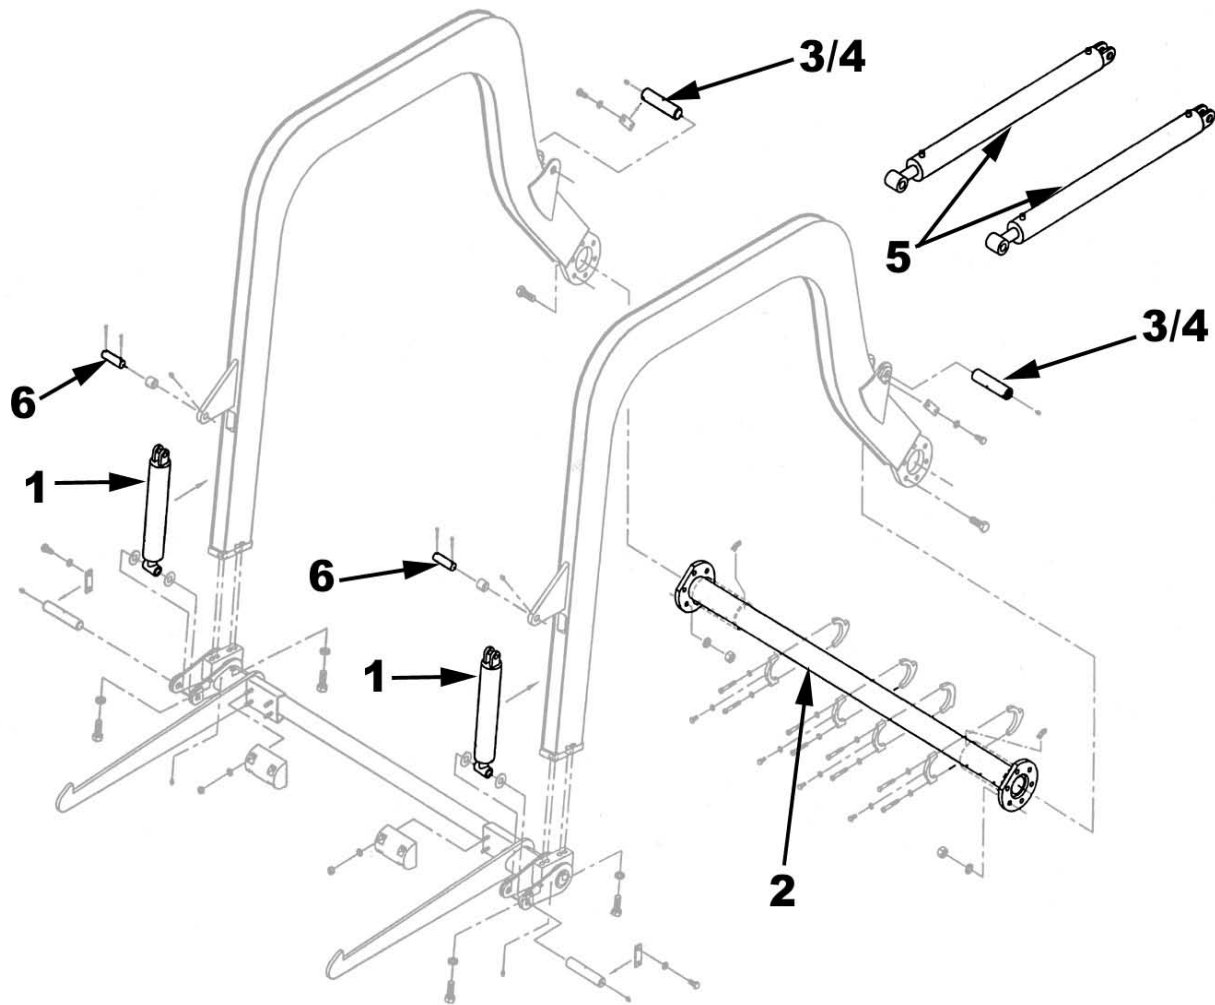

Wittke Front Loader

Arm and Fork Parts

ITEM #	Part #	Description
1	12WF014-9627	CYLINDER, FORK
1	12WF014-9900	CYLINDER, FORK
2	12WFFL01-028	TORQUE TUBE
3, 4	12WFFL07-010	PIN, ARM CYL. BASE END
5	12WFFL018-9900	ARM CYLINDER
6	12WFFL08-012	PIN, TOP DOOR & FORK CYL.