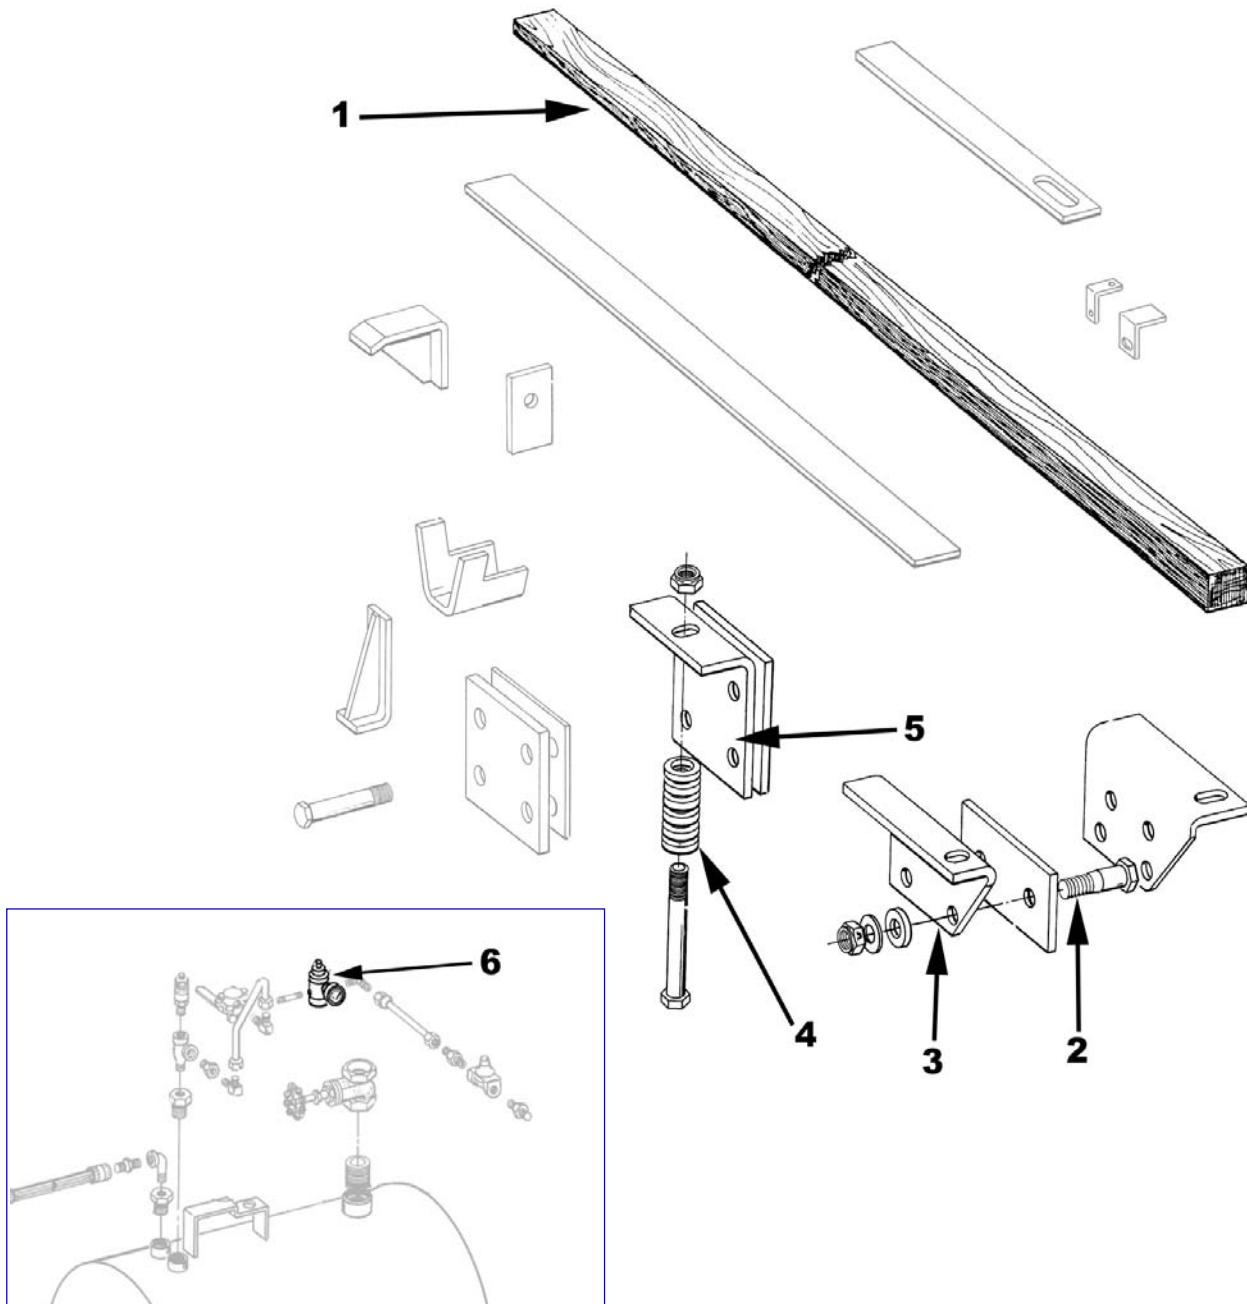

Leach 2R11 Rear Loader

Body Parts

ITEM #	Part #	Description
1	4WF201134	SILL, WOOD, TAPERED 25YD 2.5 TO 1.0
2	4WF100100	LOCKNUT, NYLOCK 1" UNC
3	4WFPO542	MT.BRACKET, RIGHT, FRONT
4	4WF16107	SPRING
5	4WFPO1402	MOUNTING SHOE
6	4WF32967	REGULATOR, WATER TANK