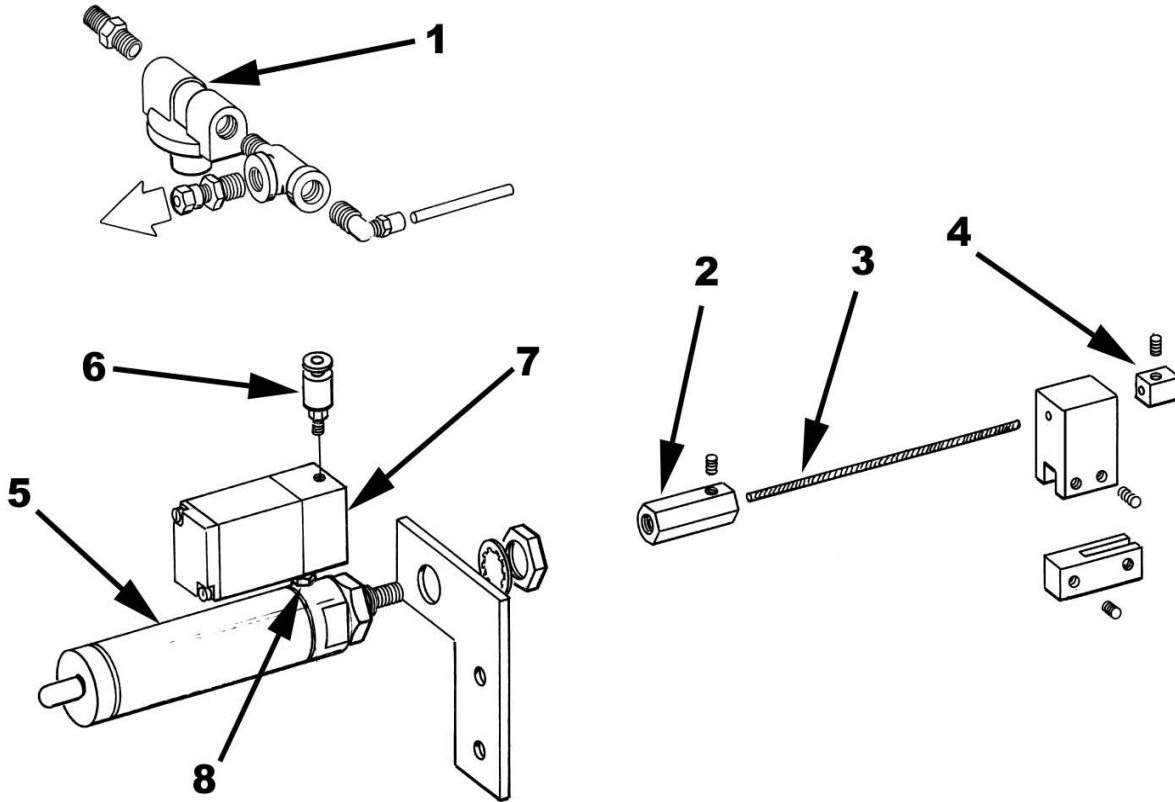

# Leach 2R11 Rear Loader

## Control Parts / Speed Up

ITEM #	Part #	Description
1	4WF30138	VALVE, PRESSURE PROTECTION
2	4WF18964	COUPLINGS
3	4WFSK173310	CABLES, REV UP
4	4WFSK1737	BLOCK, LOCKING
5	4WF102654	AIR CYLINDER
6	4WF102653	FITTING, AIR
7	4WF102655	VALVE, SOLENOID
8	4WF102791	NIPPLE, HEX, 1/8"

## Control Parts / Tipper

ITEM #	Part #	Description
1	4WF102865	VALVE, TOTOE (DOES NOT INCLUDE HANDLE OR CONN. PINS)