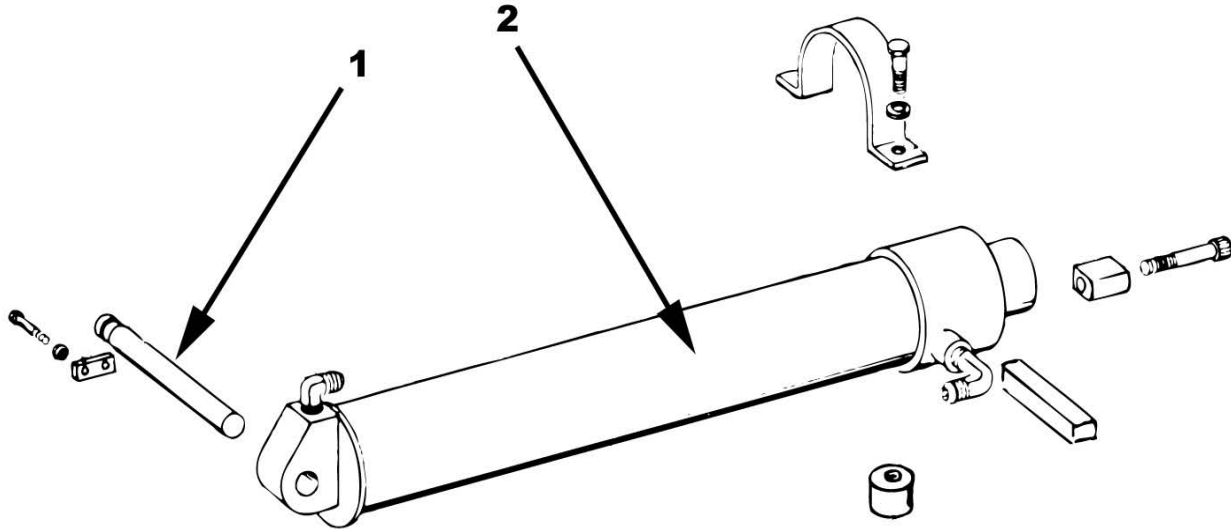

Leach 2R11 Rear Loader

Cylinder / Push Out

ITEM #	Part #	Description
1	4WF300605	PIN
2	4WF406368	CYLINDER, ASSEMBLY PUSH OUT

Cylinder / Operating

ITEM #	Part #	Description
1 thru 7	4WF107854	REPAIR KIT (OPERATING CYL.)
8	4WFPO2295	CYLINDER LOCK