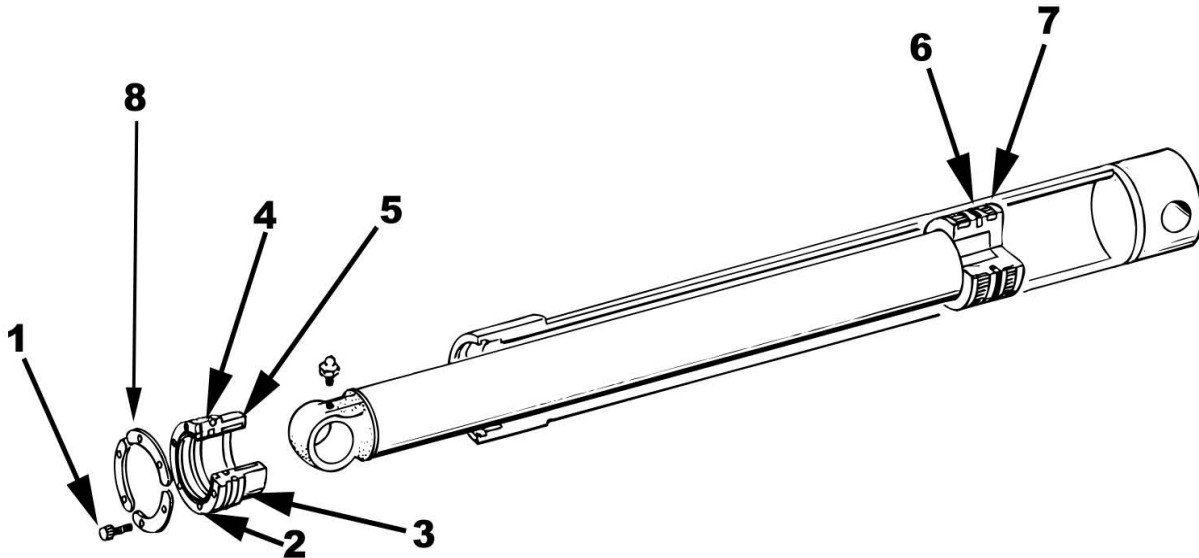

Leach 2R11 Rear Loader

Cylinder / Push Out

ITEM #	Part #	Description
1	4WF300605	PIN
2	4WF406368	CYLINDER, ASSEMBLY PUSH OUT

Cylinder / Operating

ITEM #	Part #	Description
1 thru 7	4WF107854	REPAIR KIT (OPERATING CYL.)
8	4WFPO2295	CYLINDER LOCK